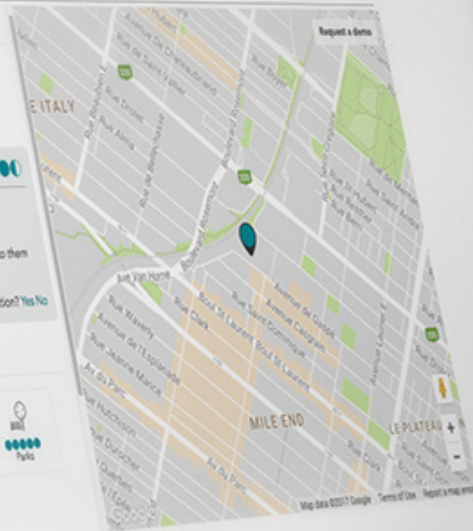

Enter your address to see your Location Scores

Check it out!

5605 AVENUE DE GASPÉ, MONTRÉAL, QC H2T 2A4, CANADA

TRANSPORTATION

PEDESTRIAN FRIENDLY

What it means

Represents how many stores and institutions are nearby and how pleasant it is to walk to them

Do you agree with this information? Yes No

PROXIMITY TO SERVICES

POWERED BY LOCAL LOGIC

Convert your web visitors to leads

Provide detailed location insights on all listings

Conversion & Traction

Your clients want the location information that matters to them. Give them the tools they need to make decisions and purchases faster. Increase your conversion rate by up to 36%!

Implementation

Implementation through the Location Score Widget is fast, secure and customizable. Integrate it into your website in less than 10 minutes!

Premier North American Insights

Provide detailed location data for every neighborhood and every city in the United States and Canada with a population over 10,000 people.